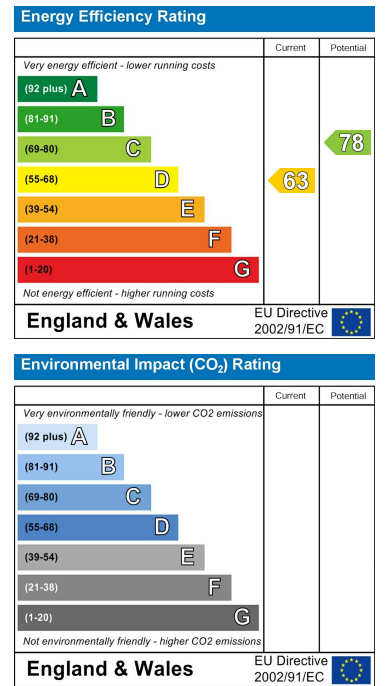

RE/MAX
Prime Estates

109 Foxdale Drive, Brierley Hill, DY5 3GZ
£725 Per month

AVAILABLE IMMEDIATELY!

Now available to let is this well appointed, one bedroom apartment.

The property is located on the ground floor of a residential, purpose built block, and has recently undergone modernisation throughout.

An early viewing is strongly advised, so get in touch today to register your interest!

Floor Plan

Area Map

Energy Efficiency Graph

These particulars, whilst believed to be accurate are set out as a general outline only for guidance and do not constitute any part of an offer or contract. Intending purchasers should not rely on them as statements of representation of fact, but must satisfy themselves by inspection or otherwise as to their accuracy. No person in this firm's employment has the authority to make or give any representation or warranty in respect of the property.